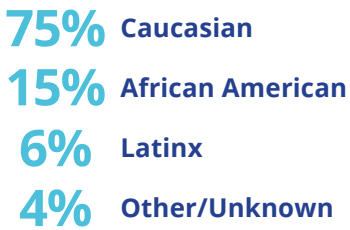

2021 SCHOLARSHIP FACTS

First Generation College Students

Student Gender

66% FEMALE 34% MALE

Student Ethnicity

Student Level

Total Investment in Students

\$1,300,000 Total New Awards with Future Commitments

New Scholarships Awarded: **368**

Percentage of Graduates Planning to Return to the Muskegon Area

87% of Scholarships to Michigan Colleges and Universities

Top Majors

Apply for a Scholarship

SUBMIT YOUR

- ✓ Application
- ✓ Transcript
- ✓ FAFSA