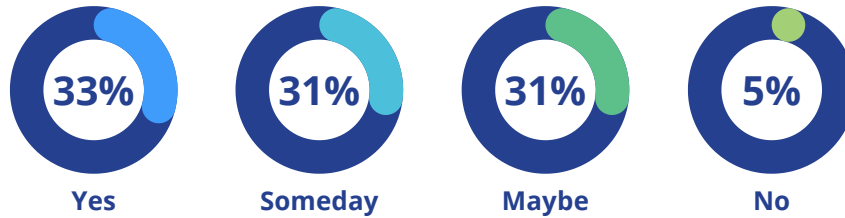

2021 SCHOLARSHIP FACTS

First Generation College Students

Student Gender

66% FEMALE 34% MALE

Student Ethnicity

Student Level

Total Investment in Students

\$1,300,000 Total New Awards with Future Commitments

New Scholarships Awarded: **368**

Percentage of Graduates Planning to Return to the Muskegon Area

87% of Scholarships to Michigan Colleges and Universities

Top Majors

Apply for a Scholarship

SUBMIT YOUR

- ✓ Application
- ✓ Transcript
- ✓ FAFSA