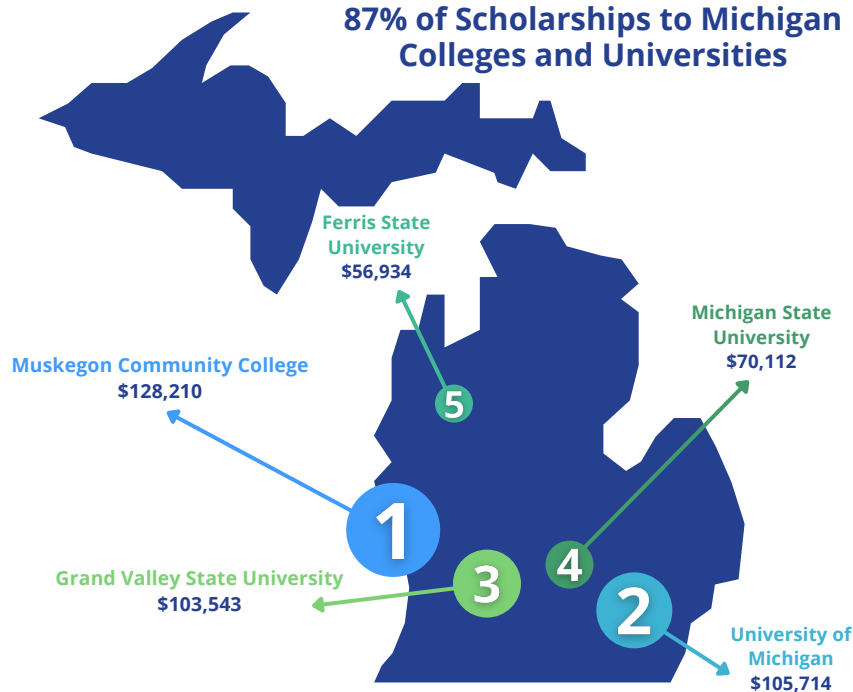

2021 SCHOLARSHIP FACTS

First Generation College Students

Student Gender

66% FEMALE 34% MALE

Student Ethnicity

Student Level

Total Investment in Students

\$1,300,000 Total New Awards with Future Commitments

New Scholarships Awarded: **368**

Percentage of Graduates Planning to Return to the Muskegon Area

87% of Scholarships to Michigan Colleges and Universities

Top Majors

Apply for a Scholarship

SUBMIT YOUR

- ✓ Application
- ✓ Transcript
- ✓ FAFSA