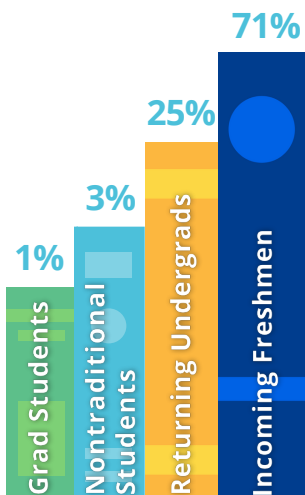

2021 SCHOLARSHIP FACTS

First Generation College Students

Student Gender

66% FEMALE 34% MALE

Student Ethnicity

Student Level

Total Investment in Students

\$1,300,000 Total New Awards with Future Commitments

New Scholarships Awarded: **368**

Percentage of Graduates Planning to Return to the Muskegon Area

87% of Scholarships to Michigan Colleges and Universities

Top Majors

Apply for a Scholarship

SUBMIT YOUR

- ✓ Application
- ✓ Transcript
- ✓ FAFSA